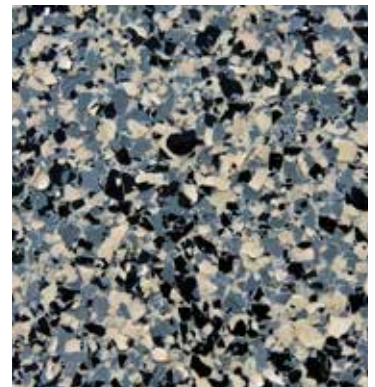

Shadow | 107

Granite | 104

Niagara | 106

Sandstone | 109

Dove Gray | 102

Desert Storm | 112

Atascadero | 100

Mocha Tweed | 105

Storm Cloud | 110

**CAUTION**

: Color will vary between products and sheens. This chart is for reference only.  
Please request an actual color sample or apply sample on site before beginning any project.

COLOR CHIP BLENDS	Liquid Granite Suggested Base Colors	Liquid Terrazzo Suggested Base Colors
Sandstone   109	Travatan	Travatan or Deep Tan
Shadow   107	Cape Cod Gray or Pewter Gray	Pewter Gray, Cape Cod Gray, or Black
Atascadero   100	Travatan or Deep Tan	Travatan or Deep Tan
Dove Gray   102	Cape Cod Gray or Pewter Gray	Pewter Gray or Cape Cod Gray
Granite   104	Cape Cod Gray or Pewter Gray	Pewter Gray, Cape Cod Gray, or Black
Storm Cloud   110	Concrete Gray or Cape Cod Gray	Pewter Gray, Cape Cod Gray, or Black
Niagara   106	Cape Cod Gray	Pewter Gray or Cape Cod Gray
Mocha Tweed   105	Deep Tan or Travatan	Travatan, Deep Tan, or Tile Red
Desert Storm   112	Travatan	Travatan, Deep Tan, or Black

- Liquid Granite is a full broadcast of Color Chips and will resemble the front of this chart.
- Liquid Terrazzo is a light broadcast of Color Chips and is not shown.
- Base Colors are taken from the Top Coat Color Chart.
- Please contact your distributor or a Westcoat representative for detailed Liquid Granite and Liquid Terrazzo application instructions.
- Color will vary. This chart is for reference only. Please request an actual color sample or apply sample on site before beginning any project.